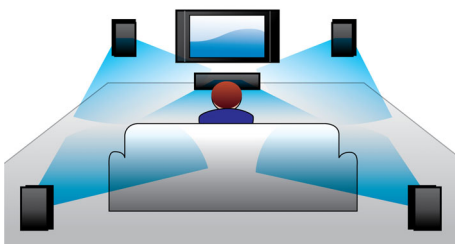

Dolby Digital

Because Dolby Digital, the world's leading digital multi-channel audio standards, make use of the way the human ear naturally processes sound, you experience superb quality surround sound audio with realistic spatial cues.