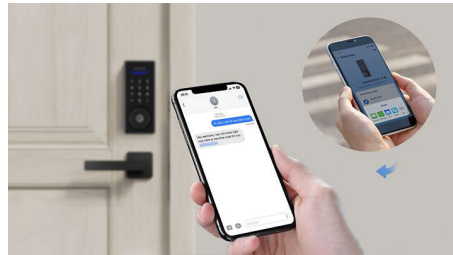

Simple sharing

Works with the Philips Home Access app to generate a one-time PIN code remotely without a Wi-Fi bridge or Bluetooth connection. You can easily share unlimited one-time PIN codes for your home with friends, family members, or anyone you want.