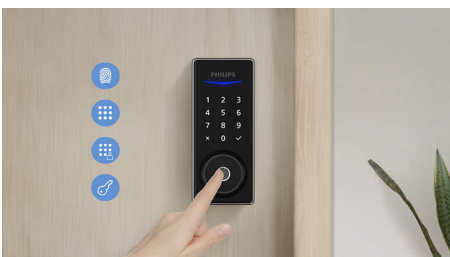

4 ways to unlock

This lock provides convenient living and multiple options to suit your lifestyle. It can be unlocked with 50 fingerprints, 20 PIN codes, mechanical keys for family members, and unlimited one-time PIN codes for visitors. You

can choose any method to unlock your door. The multi-functional lock makes your life more convenient.