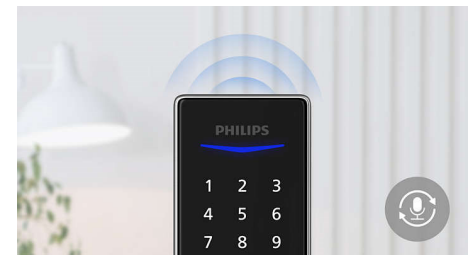

Voice guide

Voice guidance guides you through the configuration of the lock without the need for an instruction manual. English, French, and Spanish voice guides are available.