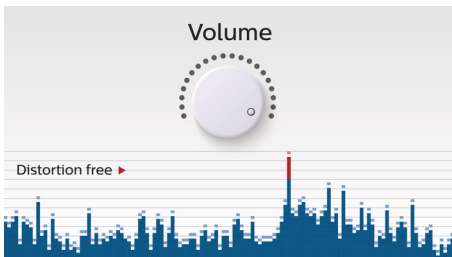

Anti-clipping function

Anti-Clipping lets you play music louder and keeps it high quality, even when the battery is low. It accepts a range of input signals, from 300mV to 1000mV and keeps your speakers safe from damage by distortion. This built-in function monitors the musical signal as it goes through the amplifier and keeps peaks within the amplifier's range, preventing the audio distortion caused by clipping without affecting loudness. A portable speaker's ability to