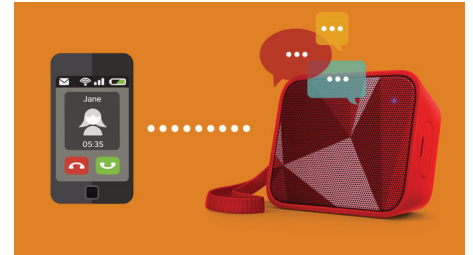

wireless portable speaker
Bluetooth® Splash proof, By-packed strap, 8hrs, rechargeable battery

Highlights

Wireless music streaming

Bluetooth is a short range wireless communication technology that is both robust and energy-efficient. The technology allows easy wireless connection to iPod/iPhone/iPad or other Bluetooth devices, such as smartphones, tablets or even laptops. So you can enjoy your favorite music, sound from video or game wireless on this speaker easily.

Anti-clipping function

Anti-Clipping lets you play music louder and keeps it high quality, even when the battery is low. It accepts a range of input signals, from 300mV to 1000mV and keeps your speakers safe from damage by distortion. This built-in function monitors the musical signal as it goes through the amplifier and keeps peaks within the amplifier's range, preventing the audio distortion caused by clipping without affecting loudness. A portable speaker's ability to

reproduce musical peaks decreases along with battery power, yet anti-clipping reduces peaks caused by low battery, keeping music distortion free.

Splash-proof design

Water-resistant design allows enjoyment in wet and rainy environments. Tested to stringent IPX4 standards, internal components are proven to be protected from exposure to the elements, making music enjoyment indoors in the bathroom, kitchen or even outdoors whatever the weather.

by-packed finely knitted strap

Our by-packed strap is made of a vibrant and finely knitted fabric sleeve making it stylish enough to be a fashion accessory.

BT110R/00

Built-in microphone

With its built-in microphone, this speaker also works as a speaker phone. When a call comes in, the music is put on pause and you can talk via the speaker. Call for a business meeting. Or, call your friend from a party. Either way, it works great.