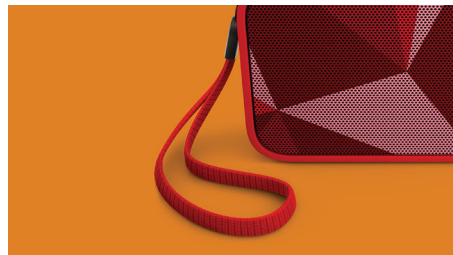

Philips PixelPop
wireless portable speaker

Bluetooth®

Splash proof
By-packed strap
8hrs, rechargeable battery

BT110R

Small size, big bass

This compact BT110 has all the acoustic essentials that normally come only with a big speaker. That's why it sounds clear and loud with surprising good bass. Oh, it's also splash-proof and has a strap. It's ready for anyplace and anytime.

wireless portable speaker
Bluetooth® Splash proof, By-packed strap, 8hrs, rechargeable battery

Highlights

Wireless music streaming

Bluetooth is a short range wireless communication technology that is both robust and energy-efficient. The technology allows easy wireless connection to iPod/iPhone/iPad or other Bluetooth devices, such as smartphones, tablets or even laptops. So you can enjoy your favorite music, sound from video or game wireless on this speaker easily.

Anti-clipping function

Anti-Clipping lets you play music louder and keeps it high quality, even when the battery is low. It accepts a range of input signals, from 300mV to 1000mV and keeps your speakers safe from damage by distortion. This built-in function monitors the musical signal as it goes through the amplifier and keeps peaks within the amplifier's range, preventing the audio distortion caused by clipping without affecting loudness. A portable speaker's ability to

by-packed finely knitted strap

Our by-packed strap is made of a vibrant and finely knitted fabric sleeve making it stylish enough to be a fashion accessory.

BT110R/00

Built-in microphone

With its built-in microphone, this speaker also works as a speaker phone. When a call comes in, the music is put on pause and you can talk via the speaker. Call for a business meeting. Or, call your friend from a party. Either way, it works great.