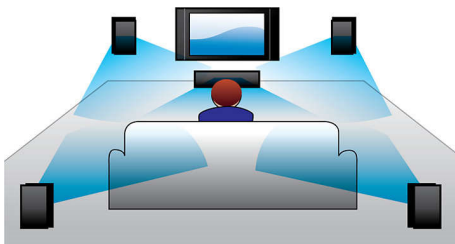

PHILIPS

5.1 3D Blu-ray Home theater
Double Bass Sound Bluetooth® and NFC, 1000W

Highlights

1000W RMS power

1000W RMS power delivers great sound for movies and music

Dolby TrueHD and DTS-HD

Dolby TrueHD and DTS-HD Master Audio Essential deliver the finest sound from your Blu-ray Discs. Audio reproduced is virtually indistinguishable from the studio master, so you hear what the creators intended for you to hear. Dolby TrueHD and DTS-HD Master Audio Essential complete your high definition entertainment experience.