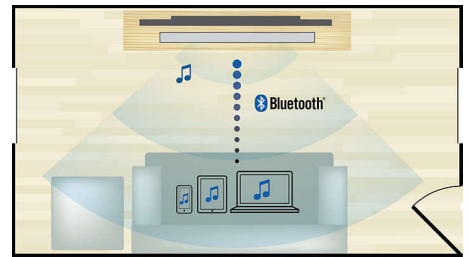

Bluetooth wireless streaming

Bluetooth wireless music streaming from your music devices