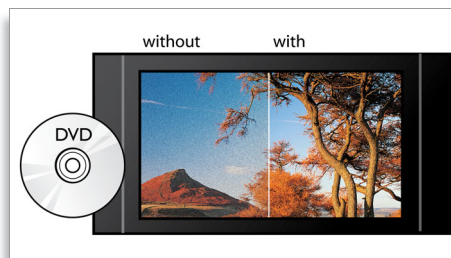

DVD video upscaling

HDMI 1080p upscaling delivers images that are crystal clear. DVD movies in standard

definition can now be enjoyed in high definition resolution - ensuring more details and more true-to-life pictures. Progressive Scan (represented by "p" in "1080p") eliminates the line structure prevalent on TV screens, again ensuring relentlessly sharp images. To top it off, HDMI makes a direct digital connection that can carry uncompressed digital HD video as well as digital multi-channel audio, without conversions to analogue - delivering perfect picture and sound quality, completely free from noise.