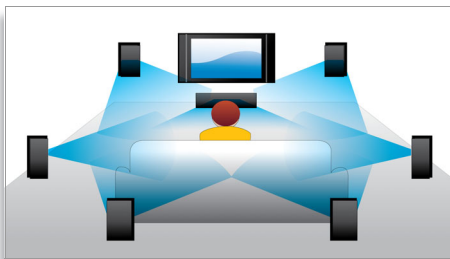

PHILIPS
sense and simplicity

Highlights

Blu-ray Disc playback

Blu-ray Discs have the capacity to carry high definition data, along with pictures in the 1920 x 1080 resolution that defines full high definition images. Scenes come to life as details leap at you, movements smoothen and images turn crystal clear. Blu-ray also delivers uncompressed surround sound — so your audio experience becomes unbelievably real. The high storage capacity of Blu-ray Discs also allows a host of interactive possibilities to be built in. Seamless navigation during playback and other exciting features such as pop-up menus bring a whole new dimension to home entertainment.

Dolby TrueHD

Dolby TrueHD delivers 7.1 channels of the finest sound from your Blu-ray Discs. Audio reproduced is virtually indistinguishable from the studio master, so you hear what the creators intended for you to hear. Dolby TrueHD completes your high definition entertainment experience.

BD-Live (Profile 2.0)

BD-Live opens up your world of high definition even further. Receive up-to-date content just by connecting your Blu-ray Disc player to the Internet. Exciting new things like exclusive downloadable content, live events, live chats, gaming and on-line shopping all await you. Ride the high definition wave with Blu-ray Disc playback and BD-Live