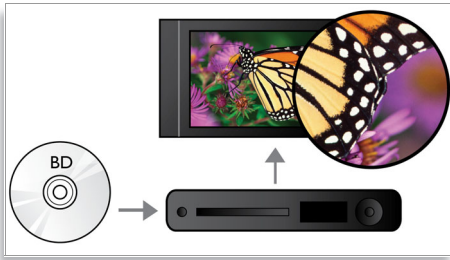

Hear more

- Dolby TrueHD for high fidelity 7.1 surround sound

Engage more

- BD-Live (Profile 2.0) to enjoy online Blu-ray bonus content
- Hi-Speed USB 2.0 Link plays video/music from USB flash drives
- Enjoy all your movies and music from CDs and DVDs
- EasyLink controls all EasyLink products with a single remote

PHILIPS
sense and simplicity

Highlights

Blu-ray Disc playback

Blu-ray Discs have the capacity to carry high definition data, along with pictures in the 1920 x 1080 resolution that defines full high definition images. Scenes come to life as details leap at you, movements smoothen and images turn crystal clear. Blu-ray also delivers uncompressed surround sound — so your audio experience becomes unbelievably real. The high storage capacity of Blu-ray Discs also allows a host of interactive possibilities to be built in. Seamless navigation during playback and other exciting features such as pop-up menus bring a whole new dimension to home entertainment.

Dolby TrueHD

Dolby TrueHD delivers 7.1 channels of the finest sound from your Blu-ray Discs. Audio reproduced is virtually indistinguishable from the studio master, so you hear what the creators intended for you to hear. Dolby TrueHD completes your high definition entertainment experience.