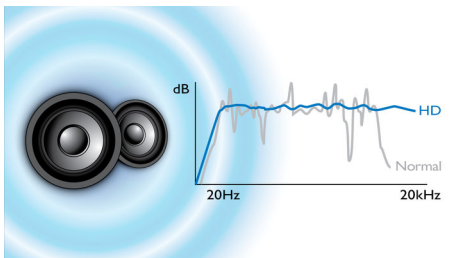

HD speakers

Designed to support our Ambisound technology, these HD speaker cones are geometrically designed to control the optimal directivity pattern. Using newly developed compact dense fiber-treated speaker cones, the speakers are able to reproduce the finest details from the most demanding HD sources. Now you can enjoy distortion-less and crystal clear sound with all sources.