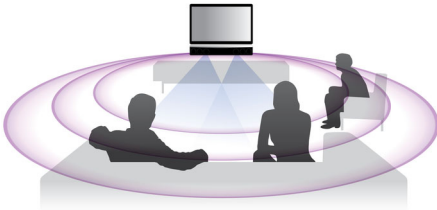

Philips
HD Home theater with
Ambisound

Blu-ray Disc playback

HTS8161B

High Definition surround sound without the clutter

Bring cinema home

Indulge in cinema-like multi channel surround sound without speakers and wires all around you. Philips SoundBar with Ambisound incorporates a complete home theater system, including high definition Blu-Ray Disc Playback in a single unit.

Designed to enhance your living space

- Touch panel for intuitive playback and volume control
- Stylish design with aluminium finish and glass panels

Connect and enjoy all your entertainment

- BD-Live (Profile 2.0) to enjoy online Blu-ray bonus content
- Blu-ray Disc playback for sharp images in full HD 1080p
- Deep Color for vivid images in over a billion colors
- x.v.Color brings more natural colors to HD camcorder videos
- Optional dock for convenient playback from your iPod

PHILIPS

Highlights

Ambisound technology

Ambisound technology produces truly embracing multi-channel surround sound from fewer speakers. It delivers an immersive 5.1 sound experience without the constraints of sitting position, room shape or size, and without the clutter of multiple speakers and cables. Through the combined effect of psychoacoustic phenomena, array processing and precisely angled driver positioning, Ambisound delivers more sound from fewer speakers.

HD speakers

Designed to support our Ambisound technology, these HD speaker cones are geometrically designed to control the optimal directivity pattern. Using newly developed compact dense fiber-treated speaker cones, the speakers are able to reproduce the finest details from the most demanding HD sources. Now you can enjoy distortion-less and crystal clear sound with all sources.