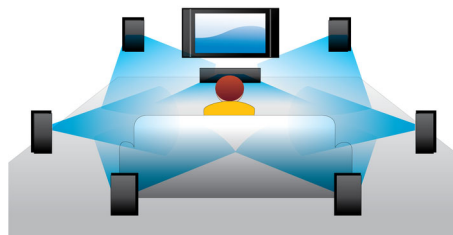

Dolby TrueHD and DTS-HD

Dolby TrueHD delivers 7.1 channels and DTS-HD High Resolution Audio of the finest sound from your Blu-ray Discs. Audio reproduced is virtually indistinguishable from the studio master, so you hear what the creators intended for you to hear. Dolby TrueHD and DTS-HD High Resolution Audio complete your high definition entertainment experience.