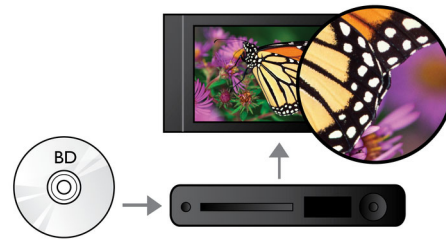

Blu-ray Disc playback

Blu-ray Discs have the capacity to carry high definition data, along with pictures in the 1920 x 1080 resolution that defines full high definition images. Scenes come to life as details leap at you, movements smoothen and images turn crystal clear. Blu-ray also delivers uncompressed surround sound - so your audio experience becomes unbelievably real. The high storage capacity of Blu-ray Discs also allow a host of interactive possibilities to be built in. Seamless navigation during playback and other exciting features like pop-up menus bring a whole new dimension to home entertainment.