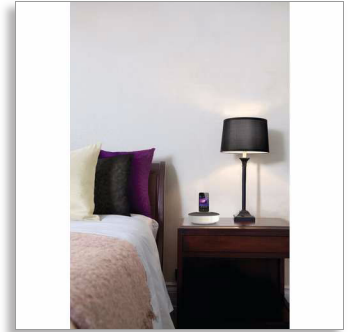

Philips
docking speaker

with 30-pin connector
for iPod/iPhone
USB port for charging
6W

DS1150

Sound that fits your home

Obsessed with sound

Delivering surprisingly full and rich sound, this compact docking speaker automatically synchronizes with your iPod/iPhone's clock settings. Enjoy an adjustable night light and the convenience of charging a second mobile device via USB.

Surprisingly rich sound

- Rich omni-directional sound to fill your bedroom
- Shielding technology to block mobile phone interference
- 4W RMS total output power

Elegant and compact

- Elegant and compact design to fit on any bedside table
- 360-degree design for gorgeous look from any angle

Designed for your bedroom

- Auto clock synchronization with iPod/iPhone when docked
- Charge your second mobile device via USB
- Soft glow night light
- Dock any iPod/iPhone, even in its case
- Free DockStudio app for internet radio & other cool feature