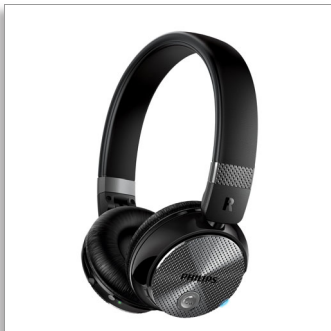

Philips  
Wireless noise cancelling  
headphones

32mm drivers/closed-back

On-ear  
Soft ear cushions  
Compact folding

SHB8850NC

### Clear & natural sound

- 32mm neodymium speaker drivers deliver precision sound
- High quality Bluetooth 4.0
- Soft ergonomic cushions for long wearing comfort

### Make life more convenient

- Convenient hands-free calling with mic and Bluetooth® 4.0
- Control calls, music and volume with earshell switches
- Simple NFC one-tap pairing
- Rechargeable battery offers up to 16 hours of wireless music
- Multi-point plays music and calls on two devices at once
- Activate Siri and Google Now with a press on earcan button
- Extra audio cable means music can continue without power
- Compact folding for easy carrying and storage