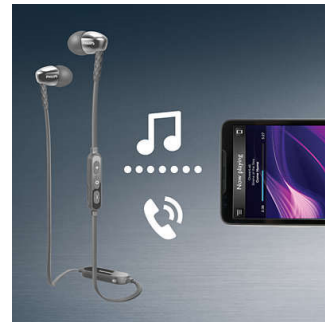

SHB3595BK/10

Highlights

Bluetooth technology

Pair your headphones with any Bluetooth device for crystal clear music enjoyment – wirelessly.

Efficient 8.6mm drivers

Compact and efficient 8.6mm speaker drivers deliver precise sound with powerful bass, for enhanced listening enjoyment on the go.

Oval sound tube inserts

Oval sound tube inserts seals out ambient noise, while its semi-closed structure deliver enhanced bass performance.

Choice of 3 pairs of ear caps

Ear caps come in a choice of 3 sizes – small, medium and large – for a personalized and perfect fit.

Ergonomic oval sound tube

The oval shape of the sound tube came about based on extensive research on the human ear. Designed to fit any ear comfortably, the ergonomic shape ensures optimal fit and comfort for total music enjoyment.

Wireless music and calls

Pair your smart device with your headphones using Bluetooth and enjoy the freedom of crystal clear music and phone calls – without the hassle of cables. Change tracks and answer calls with the easy to use remote control.