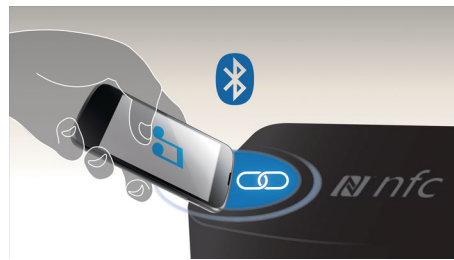

## Built-in WiFi

Thanks to built-in WiFi, by simply connecting your home theater directly to your home network, you can experience a rich selection

of popular online services. You can enjoy some of the best websites offering movies, pictures, infotainment and other online contents tailored to fit your TV screen.

## Dolby TrueHD and DTS-HD

Dolby TrueHD and DTS-HD Master Audio Essential deliver the finest sound from your Blu-ray Discs. Audio reproduced is virtually indistinguishable from the studio master, so you hear what the creators intended for you to hear. Dolby TrueHD and DTS-HD Master Audio Essential complete your high definition entertainment experience.

## Miracast™

Miracast™ is a peer-to-peer wireless screencasting standard formed via Wi-Fi Direct connections. Simplified user interface likes screen-mirroring the portable device screen to bigger screen via Miracast™ certified device, no limit by pre-build codec for decoding.

## NFC technology

Pair Bluetooth devices easily with one-touch NFC (Near Field Communications) technology. Just tap the NFC enabled

smartphone or tablet on the NFC area of a speaker to turn the speaker on, start Bluetooth pairing, and begin streaming music.