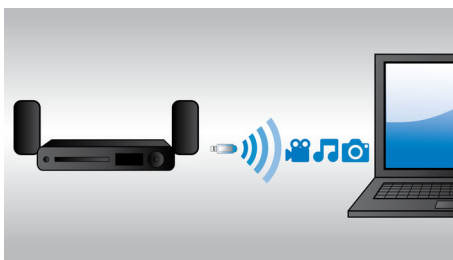

## Built-in WiFi

Thanks to built-in WiFi, by simply connecting your home theater directly to your home network, you can experience a rich selection

of popular online services. You can enjoy some of the best websites offering movies, pictures, infotainment and other online contents tailored to fit your TV screen.