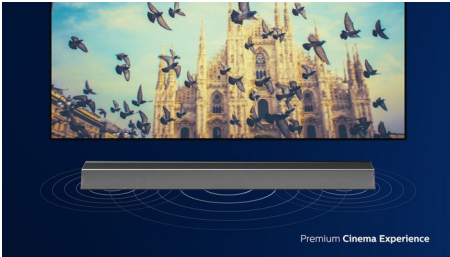

### The sound you want for the content you love

- Smart soundbar. Powerfully cinematic
- 3.1 channels. 300W RMS. 400W max (10% THD)
- Dedicated center channel for crystal-clear dialogue
- Dolby Atmos. Heighten the excitement

### Easy control. Distinctive looks.

- Easily connect to your favorite sources
- Connects to your favorite voice assistant-enabled devices
- Distinctive geometric design. Easy placement

## Powerfully cinematic

This soundbar brings 300W of rich sound to everything you watch, and every track you love. 3.1 channels fill any room with spellbinding soundtracks, thunderous effects, and crystal-clear dialogue. The wireless subwoofer adds impact to every explosion and every beat.

## Low profile. Easy placement

The distinctive geometric design has a low profile, making this soundbar easy to place under or alongside your TV. The included wall brackets keep your options open, and the powerful wireless subwoofer looks great freestanding.