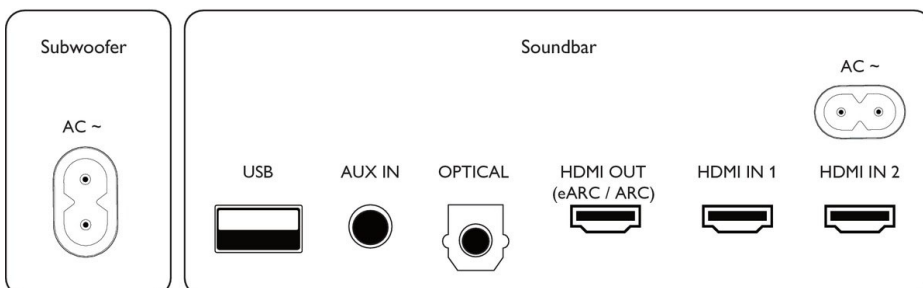

Supported Audio Formats

- HDMI IN1/IN2: Dolby Atmos, Dolby Digital,

- Dolby Digital plus, Dolby TrueHD, LPCM 2ch, Dolby MAT
- HDMI ARC/eARC: Dolby Atmos, Dolby Digital, Dolby Digital plus, Dolby TrueHD, LPCM 2ch, Dolby MAT
- Optical: Dolby Digital, LPCM 2ch
- Play-Fi: AIFF, FLAC, MP3, WAV, MPEG4 AAC, MPEG4 M4A
- USB: MP3, WAV, FLAC
- Bluetooth: SBC

Design

- Color: Dark grey
- Wall mountable

Convenience

- Remote Control
- Night mode: No

Compatibility

- Smartphone/tablet APP control

Power

- Auto standby
- Main unit power supply: 100-240V AC, 50/60 Hz
- Main unit standby power: < 0.5 W
- Subwoofer power supply: 100-240V AC, 50/60 Hz
- Subwoofer standby power: < 0.5 W

Dimensions

- Main Unit (W x H x D): 1061 x 60 x 110 mm
- Main Unit Weight: 3 kg
- Subwoofer (W x H x D): 150 x 412 x 310 mm
- Subwoofer Weight: 5.8 kg

Accessories

- Included accessories: Remote Control, 1 x CR2025 Battery, Power cord, Wall mount bracket, Quick start guide, World Wide Warranty leaflet

Packaging dimensions

- Packaging type: Box
- Number of products included: 1
- Packaging dimensions (W x H x D): 115 x 18.5 x 43.5 cm
- Gross weight: 11.5 kg
- Nett weight: 9 kg
- Tare weight: 2.5 kg
- EAN: 48 95229 10997 1
- Type of shelf placement: Laying

Outer Carton

- Number of consumer packagings: 2
- Outer carton (L x W x H): 117.5 x 58.5 x 21 cm
- Gross weight: 24.8 kg
- Nett weight: 18 kg
- Tare weight: 6.8 kg
- GTIN: 1 48 95229 10997 8

Issue date 2022-11-02

Version: 7.1.2

12 NC: 8670 001 66231
EAN: 48 95229 10997 1

© 2022 Koninklijke Philips N.V.
All Rights reserved.

Specifications are subject to change without notice.
Trademarks are the property of Koninklijke Philips N.V.
or their respective owners.

www.philips.com