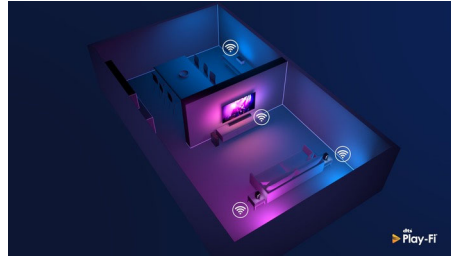

## Powerfully cinematic

This soundbar brings 300W of rich sound to everything you watch, and every track you love. 3.1 channels fill any room with spellbinding soundtracks, thunderous effects, and crystal-clear dialogue. The wireless subwoofer adds impact to every explosion and every beat.

## Dolby Atmos

Increase the drama no matter what you watch. This Dolby Atmos-compatible soundbar reproduces depth as well as height, creating

virtual three-dimensional surround sound that flows above and around you.

## Play-Fi. Multi-room and more

Easy Play-Fi compatibility will make this soundbar the star of your multi-room set-up. You can sync Play-Fi-compatible speakers for multi-room audio, or even create a true surround-sound system—all via the Philips Sound app, or the Play-Fi app.

## Low profile. Easy placement

The distinctive geometric design has a low profile, making this soundbar easy to place under or alongside your TV. The included wall brackets keep your options open, and the powerful wireless subwoofer looks great freestanding.