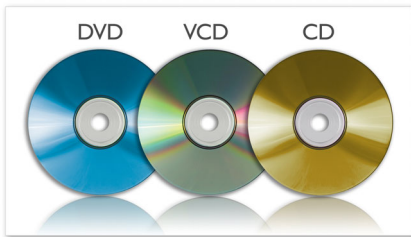

PHILIPS

Highlights

View JPEG from picture disc

Play JPEG photos that are saved on your disc. Relive your favourite moments with family and friends anytime you want!

DVD, DVD+/-RW, (S)VCD, CD

The Philips Portable DVD player is compatible with most DVD and CD discs available in the market. DVD, DVD+/-R, DVD+/-RW, (S)VCD and CD – all of them can play on the DVD player. DVD+/-R is a shorthand term for a DVD drive that can accept both of the common recordable DVD formats. Likewise, DVD+/-RW handles both common rewritable disc types.

18 cm/7" TFT colour LCD display

The high resolution colour LCD display brings images to life, showing off your treasured photos, favourite movies and music with the same 'real life' rich detail and vibrant colours as high quality prints.