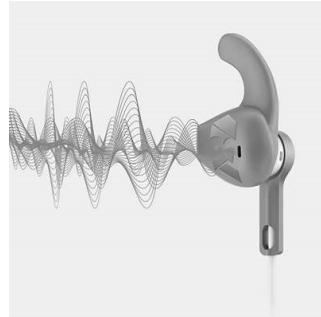

3 ear tip sizes for the optimum fit

4.3g ultra lightweight design*

Weighing in at just 4.3g, these Actionfit sports earphones are so light and comfortable that you will forget you are even wearing them. Perfect for keeping you going right through the hard final miles.

Cable clip

A cable clip comes included with ActionFit earphones, keeping the cable out of your way while you push yourself harder.

Sporty carrying pouch for easy storage

High performance sound

8.6mm neodymium drivers pump out high performance sound, pushing you to perform at your best.

Kevlar® Reinforced cable

Kevlar® reinforced headphone cables are tough enough to survive even the roughest of workouts.

Stability ring

A rubberized stability ring on the body of the earphones lock them in place when you put them in your ears so you need never worry about them dropping out.

Sound isolation

Insert earphones create a tight seal in the ear canal, resulting in a strong isolation effect. Our oval acoustics tubes are ergonomically optimized to ensure exceptional fit.

Sweat and moisture proof