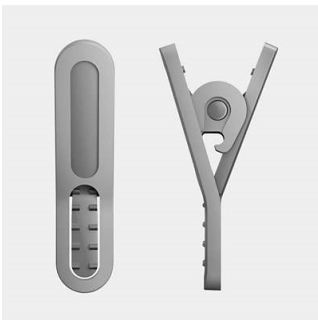

protection

- Sporty carrying pouch for easy storage
- Kevlar® Reinforced cable for ultimate durability
- Sweat and moisture proof - ideal for any workout

Freedom

- 3 ear tip sizes for the optimum fit
- Cable clip included for tangle-free workout
- 4.3g ultra lightweight design provides ultimate comfort*
- Stability ring increase secure fit in the ear

Push harder

- High performance sound drives peak performance
- Insert earphones provide sound isolation

PHILIPS

Sports headphones
8.6mm drivers/closed-back In-ear

SHQ2300OR/00

Highlights

3 choices of ear tips sizes

3 ear tip sizes for the optimum fit

4.3g ultra lightweight design*

Weighing in at just 4.3g, these Actionfit sports earphones are so light and comfortable that you will forget you are even wearing them. Perfect for keeping you going right through the hard final miles.

Cable clip

A cable clip comes included with ActionFit earphones, keeping the cable out of your way while you push yourself harder.

Sporty carrying pouch for easy storage

High performance sound

8.6mm neodymium drivers pump out high performance sound, pushing you to perform at your best.