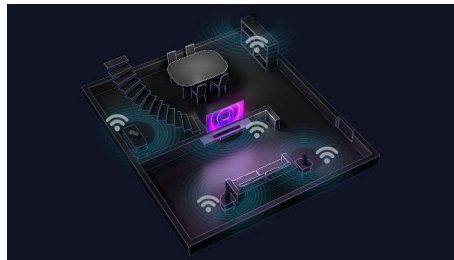

Play-Fi. Multi-room and more

Easy Play-Fi compatibility will make this soundbar the star of your multi-room set-up. You can sync Play-Fi-compatible speakers for multi-room audio, or even create a true surround-sound system—all via the Philips Sound app, or the Play-Fi app.