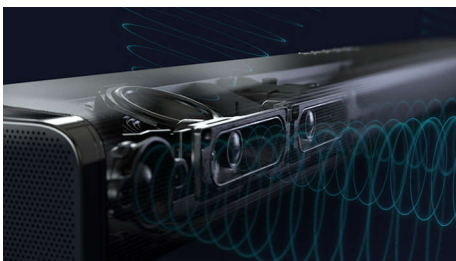

Dolby Atmos and Dolby Surround

Get the full Dolby Atmos experience from this soundbar's up-firing speakers. Your favorite movies and shows will sound breathtakingly

realistic as sound flows above and around you. If you're watching non-Atmos content, the soundbar switches to Dolby Surround.

IMAX Enhanced

This powerful soundbar is certified IMAX Enhanced, which means it's capable of delivering an audio experience that truly takes you to another world. The 240 W subwoofer looks great freestanding, and the soundbar itself has a low profile for simple placement.