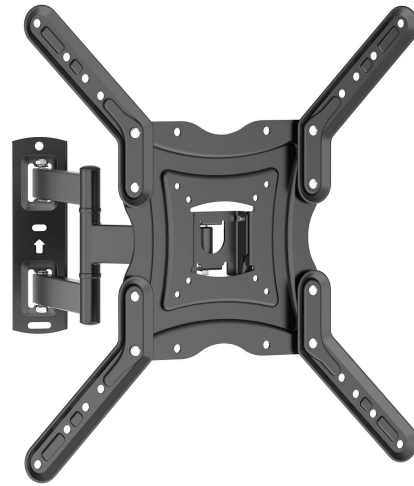

## TV Wall Mount

Universal

Full motion

LCD/LED/OLED/QLED  
compatible

Flat and curved TV compatible

SQM9232

## Universal articulating wall mount

for TV sizes between 26" and 70"

Designed to fit most brands of TV with a focus on safety and ease of use. The easy 1-2-3 installation kit includes necessary hardware for different wall types and templates. Slim but sturdy design for a weight capacity of up to 35 kg (77 lbs).

### Maximises viewing angles

- Up to 180° swivel
- Up to -12° tilt

### Easy installation

- Mounting hardware included
- Standard VESA mounting hole pattern
- Up to VESA 400 x 400 mounting
- Level correction
- TV cable management to hide cables for a neater look