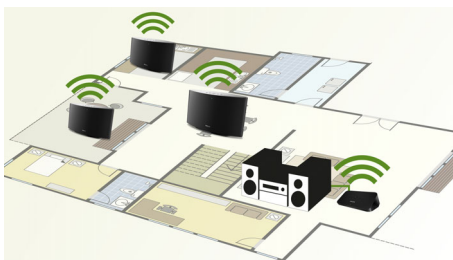

Philips
Spotify multiroom adapter

Spotify Connect
Multiroom
Just hit "PLAY"

SW100M

Spotify in every room

Enjoy Spotify on your Hi-Fi system

Enjoy all of Spotify's music with the Philips Spotify multiroom adapter. Just connect it and you're ready to play Spotify on your Hi-Fi. The Spotify app is your remote and you can stream to any room. Hit play to start where you left off.

Flexible audio output

- Connect your music system to play direct from Spotify
- Flexible output: (Analogue) AUX out, (Digital) COAX and OPTIC

PHILIPS

Spotify multiroom adapter
Spotify Connect Multiroom, Just hit "PLAY"

Highlights

Spotify as a remote

Using Spotify Connect you can easily browse, explore and play music from any room in the house using your smart device as a remote. With a direct Spotify connection, you can play music straight from the cloud so your smart device can be used for calls or videos, or even go out of range, without interrupting your music. This is also more battery-friendly, since the energy used for music is minimised. All the same great Spotify features are there, from its ready-made lists to its high sampling rates. Everything you need to discover new music and hear it at its best.

Multiroom speakers

The Spotify multiroom adapter lets you play songs in one room or in many at the same time, so your music can either follow you around the house or stay where you want it. Each person can play to any selected speaker with it, and when additional Spotify devices are purchased they can be added to the system wirelessly and easily.