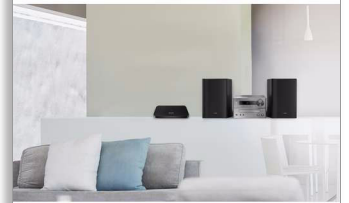

Philips
Spotify multiroom adapter

Spotify Connect
Multiroom
Just hit "PLAY"

SW100M

Spotify in every room

Enjoy Spotify on your Hi-Fi system

Enjoy all of Spotify's music with the Philips Spotify multiroom adapter. Just connect it and you're ready to play Spotify on your Hi-Fi. The Spotify app is your remote and you can stream to any room. Hit play to start where you left off.

Highlights

Spotify as a remote

Using Spotify Connect you can easily browse, explore and play music from any room in the house using your smart device as a remote. With a direct Spotify connection, you can play music straight from the cloud so your smart device can be used for calls or videos, or even go out of range, without interrupting your music. This is also more battery-friendly, since the energy used for music is minimised. All the same great Spotify features are there, from its ready-made lists to its high sampling rates. Everything you need to discover new music and hear it at its best.

Multiroom speakers

The Spotify multiroom adapter lets you play songs in one room or in many at the same time, so your music can either follow you around the house or stay where you want it. Each person can play to any selected speaker with it, and when additional Spotify devices are purchased they can be added to the system wirelessly and easily.