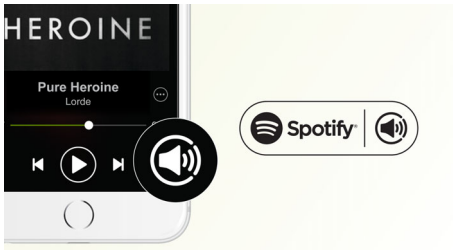

Multiroom speakers for you and your family

- Play music from one speaker at a time or all at once
- Philips companion app simplifies wireless speaker setup

Just hit the 'PLAY' button

- One-press 'Play' for the last Spotify track
- Flip from room (speaker A) to room (speaker B)
- Press 'Play' for 'Music Follow Me'

Flexible audio output

- Connect your music system to play direct from Spotify
- Flexible output: (Analogue) AUX out, (Digital) COAX and OPTIC

PHILIPS

Spotify multiroom adapter
Spotify Connect Multiroom, Just hit "PLAY"

Highlights

Spotify as a remote

Using Spotify Connect you can easily browse, explore and play music from any room in the house using your smart device as a remote. With a direct Spotify connection, you can play music straight from the cloud so your smart device can be used for calls or videos, or even go out of range, without interrupting your music. This is also more battery-friendly, since the energy used for music is minimised. All the same great Spotify features are there, from its ready-made lists to its high sampling rates. Everything you need to discover new music and hear it at its best.