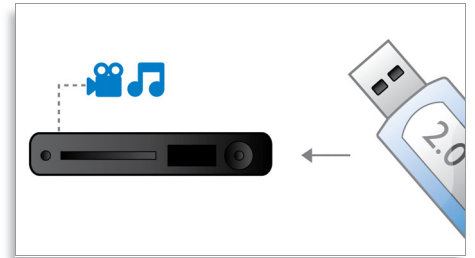

Hi-Speed USB 2.0 Link

The Universal Serial Bus or USB is a protocol standard that is conveniently used to link PCs, peripherals and consumer electronic equipment. Hi-Speed USB devices have a data transfer rate of up to 480 Mbps - up from the 12 Mbps in original USB ones. With Hi-Speed USB 2.0 Link, all you have to do is plug in your USB device, select the movie, music or photo and play away.