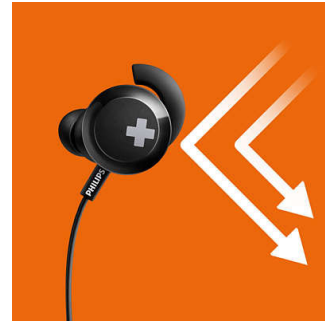

Comfort fit

- Weightless feel, wireless freedom
- Wing tips for secure fit
- Ergonomic design for max comfort
- Remote control for handsfree calls and music

Wireless

- Bluetooth wireless technology
- Rechargeable battery offers up to 6 hours of playtime
- USB charging cable

Pure Bass

- Powerful 12.2 mm speaker drivers
- Big, bold bass you can feel
- Great sound isolation

PHILIPS

Highlights

12.2 mm drivers

This is big, powerful bass that lets you really feel the beat. Powerful 12.2 mm speaker drivers blast out thumping bass from a sleek, compact package.

Ergonomic design

Ergonomically designed with oval and angled tubes for a comfortable, natural fit. So you can keep listening for hours in total comfort.

Sound isolation

Designed for optimal passive noise isolation, this in-ear fit ensures you never miss a beat of your music.