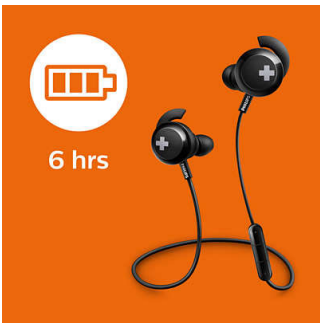

6-hour playtime

With 6 hours of playtime, you'll have enough power to keep your music going all day.

Handsfree calls

An easy-to-use remote control allows you to play or pause tracks and answer calls with a simple push of a button.