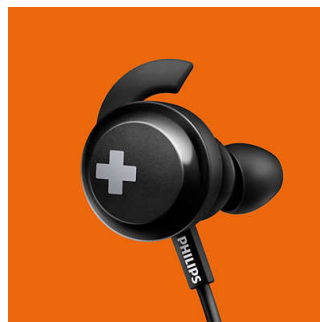

Big, bold bass

This is big, powerful bass that lets you really feel the beat. Don't let the sleek design fool you – specially tuned drivers and bass vents produce ultra-low end frequencies to create a unique BASS+ sound signature.

Bluetooth

Easily pair your headphones with any Bluetooth device for wireless music.

Secure wing tips

The wing tips provide a little extra push for a better, more secure fit that never falls out.

USB charging cable