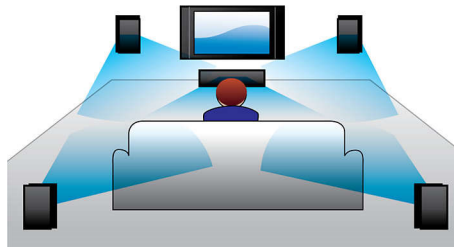

Designed for simplicity

- Low-rise profile for the perfect fit in front of your TV
- Ultra-compact soundbar - just 80cm/32" wide

Richer sound for watching TV and movies

- Virtual Surround Sound for a realistic movie experience
- Dolby Digital for ultimate movie experience
- Twin tweeters for optimum clarity performance
- External subwoofer adds thrill to the action

PHILIPS

Soundbar speaker
Virtual surround External subwoofer, Opt, Coax, Aux in, Audio in

HTL2151/F7

Highlights

Virtual Surround Sound

Philips Virtual Surround Sound produces rich and immersive surround sound from less than five-speaker system. Highly advanced spatial algorithms faithfully replicate the sonic characteristics that occur in an ideal 5.1-channel environment. Any high quality stereo source is transformed into true-to-life, multi-channel surround sound. No need to purchase extra speakers, wires or speaker stands to appreciate room-filling sound.

External subwoofer

External subwoofer adds thrill to the action

Audio in

Audio in allows you to easily play your music directly from your iPod/iPhone/iPad, MP3 player, or laptop via a simple connection to your home cinema. Simply connect your audio device to the Audio in jack to enjoy your music with the superior sound quality of the Philips home cinema system.

Dolby Digital

Because Dolby Digital, the world's leading digital multi-channel audio standards, make use of the way the human ear naturally processes sound, you experience superb quality surround sound audio with realistic spatial cues.