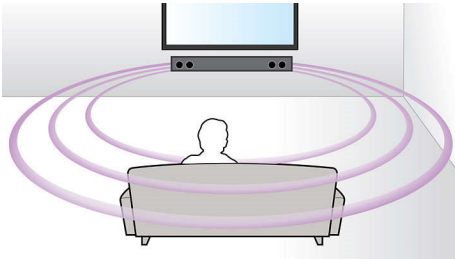

Designed for simplicity

- Low-rise profile for the perfect fit in front of your TV
- Ultra-compact soundbar - just 80cm/32" wide

Richer sound for watching TV and movies

- Virtual Surround Sound for a realistic movie experience
- Dolby Digital for ultimate movie experience
- Twin tweeters for optimum clarity performance
- External subwoofer adds thrill to the action

PHILIPS

Soundbar speaker
Virtual surround External subwoofer, Opt, Coax, Aux in, Audio in

HTL2151/F7

Highlights

Virtual Surround Sound

Philips Virtual Surround Sound produces rich and immersive surround sound from less than five-speaker system. Highly advanced spatial algorithms faithfully replicate the sonic characteristics that occur in an ideal 5.1-channel environment. Any high quality stereo source is transformed into true-to-life, multi-channel surround sound. No need to purchase extra speakers, wires or speaker stands to appreciate room-filling sound.

External subwoofer

External subwoofer adds thrill to the action

Audio in

Audio in allows you to easily play your music directly from your iPod/iPhone/iPad, MP3 player, or laptop via a simple connection to your home cinema. Simply connect your audio device to the Audio in jack to enjoy your music with the superior sound quality of the Philips home cinema system.