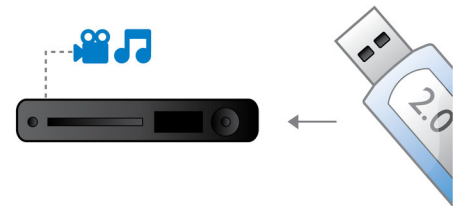

Hi-Speed USB 2.0 Link

The Universal Serial Bus or USB is a protocol standard that is conveniently used to link PCs, peripherals and consumer electronic equipment. Hi-Speed USB devices have a data transfer rate of up to 480 Mbps - up from the 12 Mbps in original USB ones. With Hi-Speed USB 2.0 Link, all you have to do is plug in your USB device, select the movie, music or photo and play away.