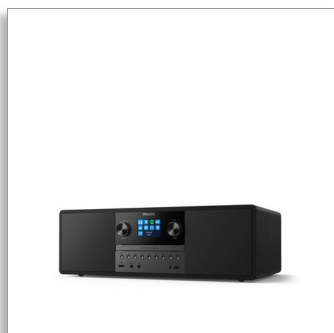

Philips Micro Music System

Internet radio, DAB+

Bluetooth, Spotify Connect
USB, MP3-CD
50W

TAM6805

All in one

With internet radio, Spotify Connect, Bluetooth, and a CD player, this compact all-in-one micro system can play it all. You can also connect other sources via audio-in or USB. Enjoy richer sound from a system that fits into almost any room.

Rich sound for your music

- 2x 3" full-range drivers. 50 W maximum output power
- Integrated bass-reflex speaker system
- Compact all-in-one micro system
- Digital Sound Control. Choose a preset sound style

Fill the room with tunes

- AC-powered. Remote control
- At home in your home
- Main unit dimensions: 420x262x140 mm

More to love

- All your music, podcasts, and more
- Spotify Connect. Bluetooth. Audio-in. CD player
- Internet radio. DAB+ FM radio
- USB port. Connect a legacy source or charge a mobile
- Classic looks. Modern functions

for your favorite internet, DAB+, or FM stations.

Rich sound for your music

Two speakers are built right into the cabinet of this all-in-one micro system. You get clear sound and good bass from the full-range drivers and bass-reflex ports. The 50 W maximum output is perfect for kitchens, offices, and smaller living areas.