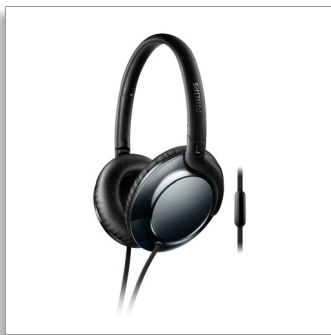

Philips Flite
Headphones with mic

32mm drivers/closed-back

Over-ear
Soft ear cushions
Compact folding

SHL4805DC

Ultra light. Big sound.

Gravity defying headphones

Introducing Philips Flite Everlite headphones, where simplicity meets refined metallic finishing. Created to bring you clear sound and all day ease-of-use, they can also fold compact or flat when needed.

Streamlined design

- Flat and compact folding for easy portability
- Remote control for handsfree calls and music
- Enjoy music tangle-free with a flat cable design
- Refined metallic finishing

Pure clarity

- High power 32mm speaker drivers for clear sound
- Over-ear design reduces ambient noise

True comfort

- Ultralight and super slim design
- Soft ear cushions allow for long-wearing comfort

PHILIPS

Headphones with mic
32mm drivers/closed-back Over-ear, Soft ear cushions, Compact folding

SHL4805DC/27

Highlights

Clear sound

High-power 32mm tilted drivers reproduce clear, crisp sound and deep, rich bass.

Compact folding

Flat and compact folding for easy portability.

Ergonomic cushions

Soft ear cushions and tilted drivers are ideal for long-wearing comfort.