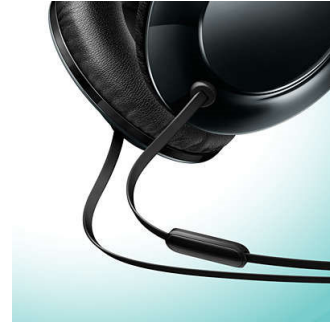

SHL4805DC/27

Highlights

Clear sound

High-power 32mm tilted drivers reproduce clear, crisp sound and deep, rich bass.

Compact folding

Flat and compact folding for easy portability.

Ergonomic cushions

Soft ear cushions and tilted drivers are ideal for long-wearing comfort.

Handsfree calls

The easy-to-use remote control allows you to play/pause tracks and answer calls with a simple push of a button.

Lightweight comfort

Ultralight and super slim for complete comfort on the move.

Over-ear design

Over-ear design reduces ambient noise

Tangle-free cable

A flat cable keeps your headphones tangle-free, while added strain relief ensures cable durability.

Minimal and sleek

The slimline design of the headband and metallic oval earshells create an iconic silky smooth form.