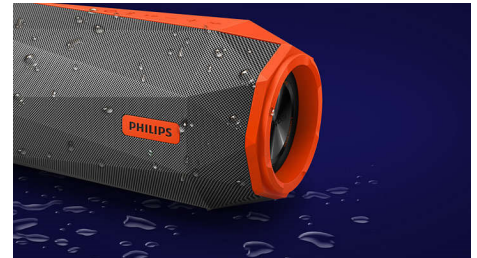

Outdoor toughness

Waterproof, shockproof and party proof. The SB500 is built to survive. With an IPX7 rating, it can handle being held in water up to 1 meter deep for 30 minutes. So having it in the shower, or at the beach, is easy. The SB500 has also survived "torture chamber" testing, proving it can take a knocking and keep on rocking.