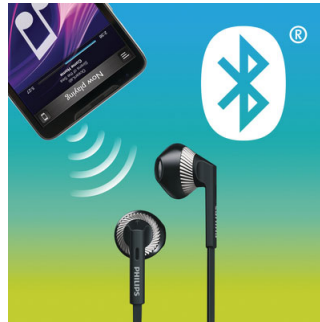

Flex-grip cable relief

Using a rubberized Flex-grip cable relief between the headphones and the cable, the connection is protected from damage through repeated bending extending its life.

Geometric comfort fit

A design based on ear geometry creates a comfortable, snug fit for everyone.

Large speaker drivers

Quality 14.2mm speaker drivers with a bass vent design on the earphones for rich bass.

Powerful magnets

Powerful magnets enhance bass performance

Supports Bluetooth version 4.1

Pair your smart device with your headphones using Bluetooth and enjoy the freedom of crystal clear music and phone calls - without the hassle of cables.

Tangle-free flat cable

Flat cable ensures that your cord stays smooth and tangle free - always.

Wireless music and calls

Enjoy the freedom of listening to music and phone calls - without the hassle of a cable. Change tracks, volume control, and answer calls with an easy to use remote control.