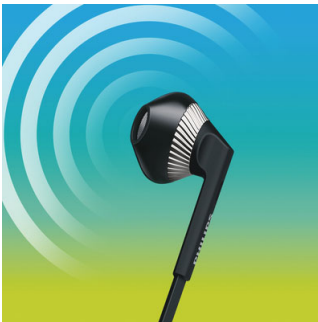

Always ready to go

- Flex-grip cable relief enhances durability and connectivity
- Wireless control for music enjoyment and calls

PHILIPS

Bluetooth Headset
14.2mm drivers/ open-back Earbud, Flat cable

Highlights

Flex-grip cable relief

Using a rubberized Flex-grip cable relief between the headphones and the cable, the connection is protected from damage through repeated bending extending its life.

Geometric comfort fit

A design based on ear geometry creates a comfortable, snug fit for everyone.

Large speaker drivers

Quality 14.2mm speaker drivers with a bass vent design on the earphones for rich bass.

Powerful magnets

Powerful magnets enhance bass performance