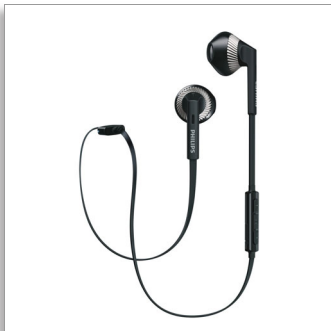

Philips
Bluetooth Headset

14.2mm drivers/ open-back

Earbud
Flat cable

SHB5250BK

Wireless freedom, powerful sound

Designed to fit ear geometry

Designed for wireless freedom on the go, these Philips MyJam FreshTones BT earphones feature 14.2mm drivers for big bass and optimal fit designed around ear geometry.

Revel in quality sound

- 14.2mm speaker drivers for powerful sound and rich bass
- Powerful magnets enhance bass performance

Listen for longer

- Designed to fit ear geometry comfortably
- Tangle-free flat cable for convenience on the go
- Bluetooth version 4.1 and HSP/HFP/A2DP/AVRCP Support

Always ready to go

- Flex-grip cable relief enhances durability and connectivity
- Wireless control for music enjoyment and calls

PHILIPS

Bluetooth Headset
14.2mm drivers/ open-back Earbud, Flat cable

Highlights

A design based on ear geometry creates a comfortable, snug fit for everyone.

Large speaker drivers

Quality 14.2mm speaker drivers with a bass vent design on the earphones for rich bass.

Powerful magnets

Powerful magnets enhance bass performance