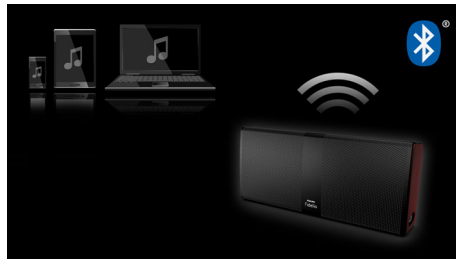

Wireless music streaming

Bluetooth is a short range wireless communication technology that is both robust and energy-efficient. The technology allows easy

P9SLV/37

wireless connection to iPod/iPhone/iPad or other Bluetooth devices, such as smartphones, tablets or even laptops. So you can enjoy your favorite music, sound from video or game wireless on this speaker easily.