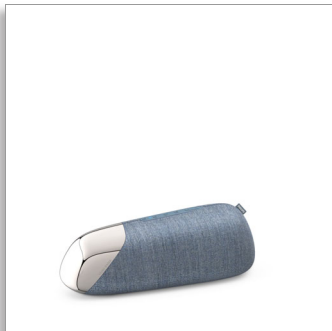

Philips
Philips Georg Jensen
speaker

Bluetooth®

30 W Output Power
20 hours play time
Built-in power-bank function

TAJ50

Home is where your music is

Unwind with the Bluetooth speaker that invites you to feel at home. You get 20 hours play time and a power-bank function. The wool-blend speaker fabric and polished-steel top plate will complement even the most minimalist interiors.

Bluetooth speaker. Beautifully tactile design.

- Philips & Georg Jensen Collection
- Georg Jensen polished-steel elements
- Kvadrat speaker fabric. Designed to let the sound through
- 20 hours play time. Pair for stereo sound

Plays well wherever you go

- At home anywhere
- Crisp, clear sound. 2x 2.25" full-range drivers
- Buttons for volume, play/pause, on/off, speaker pairing

Small and simple

- Easy Bluetooth pairing. Up to 20 m wireless range
- Power-bank function. Charge a mobile via USB-A port
- 6 hours charging time via USB-C
- Dimensions: approx. 299x100x98 mm