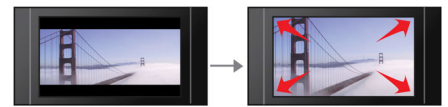

Screen Fit

Whatever you're watching, on whatever TV, Screen Fit ensures that the picture fills the whole screen. Annoying black bars on the top and bottom are eliminated, without any tedious manual adjustments to make. Simply press the Screen Fit button, choose the format and enjoy your movie in full screen