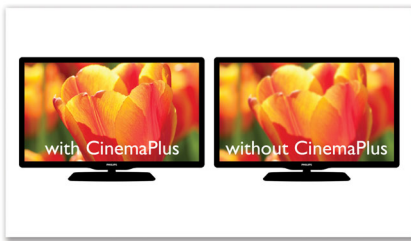

Highlights

CinemaPlus

Feast your eyes on images that are razor sharp and a match for reality. An intelligent algorithm, CinemaPlus goes right down to each pixel in each frame, analysing it before optimising sharpness and colour stability. The results are obvious - you get to see more details, pictures become crystal clear and everything looks superbly natural. Movie nights will never be the same again.

DivX Ultra Certified

With DivX support, you are able to enjoy DivX encoded videos and movies from the Internet, including purchased Hollywood films, in the comfort of your living room. The DivX media format is an MPEG-4-based video compression technology that enables you to save large files like movies, trailers and music videos on media like CD-R/RW and DVD recordable disc for playback on your DivX Ultra Certified Philips Blu-ray or DVD player. DivX Ultra combines DivX playback with great features like integrated subtitles, multiple audio languages, multiple tracks and menus in one convenient file format.