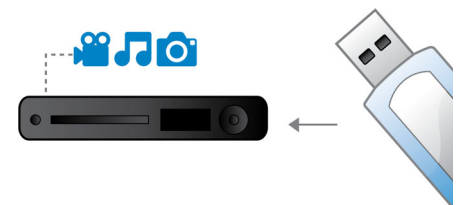

USB Media Link

The Universal Serial Bus, or USB, is a protocol standard that is conveniently used to link PCs, peripherals and consumer electronic equipment. With USB Media Link, all you have to do is plug in your USB device, select the movie, music or photo and play away.