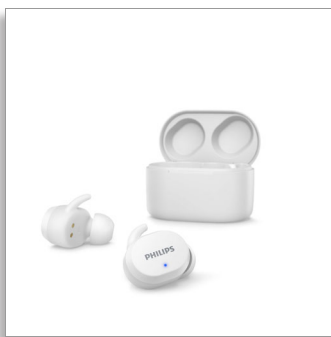

Philips  
True Wireless  
Headphones

Earbuds with in-ear fit

Portable charging case  
IPX5 water protection  
Up to 26 hours play time

TAT3216WT

### Extremely convenient. Super comfortable.

- Make calls using a single earbud. Mono mode
- Secure, comfortable in-ear fit
- 2 colors. Soft wing tips. 3 sizes of ear-tip cover