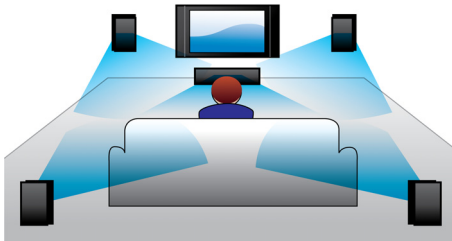

Dolby TrueHD and DTS-HD

Dolby TrueHD and DTS-HD Master Audio Essential deliver the finest sound from your Blu-ray Discs. Audio reproduced is virtually indistinguishable from the studio master, so you hear what the creators intended for you to hear. Dolby TrueHD and DTS-HD Master Audio Essential complete your high definition entertainment experience.