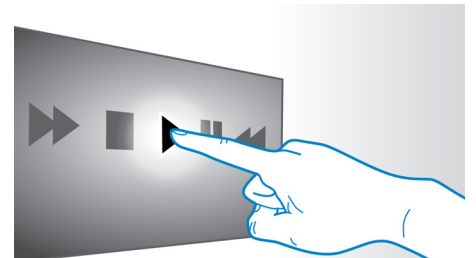

Touch panel for playback

Intuitive touch panel controls allows you to control the volume as well as other playback options by simply pressing the touch sensitive controls on the front panel.