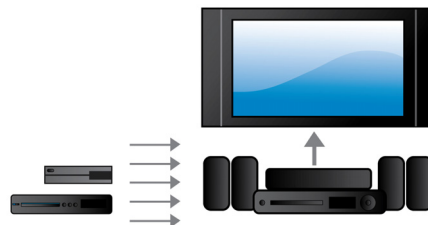

1000W RMS power

1000W RMS power delivers great sound for movies and music

Full HD 3D Blu-ray

Be enthralled by 3D movies in your own living room on a Full HD 3D TV. Active 3D uses the latest generation of fast switching displays for real life depth and realism in full 1080x1920 HD resolution. By watching these images through special glasses with right and left lenses that are timed to open and close in synchrony with alternating images, the full HD 3D viewing experience is created in your home cinema. Premium 3D movie releases on Blu-ray offer a wide, high quality selection of content. Blu-ray also delivers uncompressed surround sound for an unbelievably real audio experience.

HDMI Hub

HDMI Hub provides additional HDMI ports to allow you to connect other devices such as your game console or HD set-top box to your home theater conveniently. By connecting your devices through the HDMI Hub, you can enjoy high-definition sound and picture for all your entertainment.