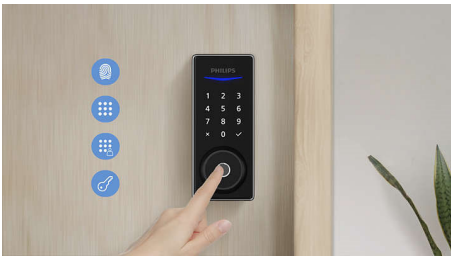

Electronic deadbolt
4 ways to unlock One-time PIN code, Easy assembling, Auto-lock

Highlights

Sleek design

Modern design fits your door. High quality touchscreen keypad, available in multiple finishes. This digital door lock improves doors of any style.

4 ways to unlock

This lock provides convenient living and multiple options to suit your lifestyle. It can be unlocked with 50 fingerprints, 20 PIN codes, mechanical keys for family members, and unlimited one-time PIN codes for visitors. You can choose any method to unlock your door. The multi-functional lock makes your life more convenient.