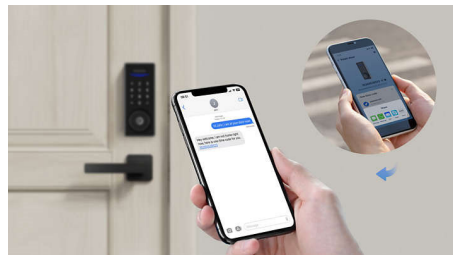

- Multiple alert functions guard your home
- Biometric Identification makes unlocking fast and accurate

Dedicated design for perfection

- Sleek design decorates your front door
- Easy installation with just a screwdriver

Multiple alert functions

This electronic door lock is equipped with a lockout alarm, a low battery alert, away mode

for vacations, privacy mode, and other security features to ensure the safety of your home at all times. Safer and more secure, Philips electronic deadbolt brings a new smart experience.

Biometric Identification

When you come home, you no longer need to look for the key on the door, just a gentle touch of your fingerprint is enough to unlock the door. Biometric fingerprint identification technology improves the accuracy of fingerprint recognition. Counterfeit fingerprints are rejected, which enhances security.

Simple sharing

Works with the Philips Home Access app to generate a one-time PIN code remotely without a Wi-Fi bridge or Bluetooth connection. You can easily share unlimited one-time PIN codes for your home with friends, family members, or anyone you want.