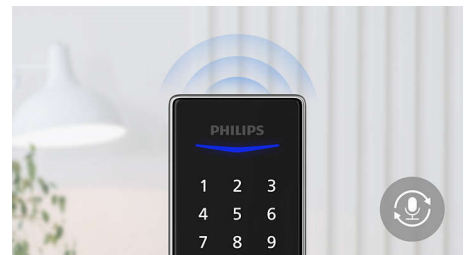

Voice guide

Voice guidance guides you through the configuration of the lock without the need for an instruction manual. English, French, and Spanish voice guides are available.