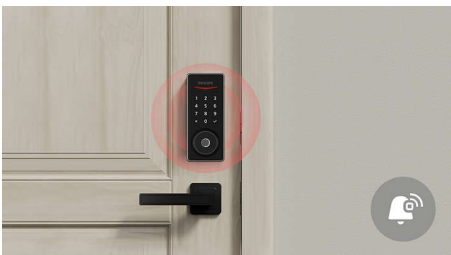

Philips 1000 series
Electronic deadbolt

4 ways to unlock

One-time PIN code
Easy assembling
Auto-lock

DDL210CI5KN0

4 ways to unlock

With mechanical override

Featuring a variety of access methods, you can unlock this lock by fingerprint, PIN code, one-time PIN code, or a mechanical key. Besides, auto-lock, ultra long-life battery, and multiple alert functions provide you additional peace of mind

- Multiple alert functions guard your home
- Biometric Identification makes unlocking fast and accurate

Dedicated design for perfection

- Sleek design decorates your front door
- Easy installation with just a screwdriver

PHILIPS

Electronic deadbolt
4 ways to unlock One-time PIN code, Easy assembling, Auto-lock

Highlights

Sleek design

Modern design fits your door. High quality touchscreen keypad, available in multiple finishes. This digital door lock improves doors of any style.

Multiple alert functions

This electronic door lock is equipped with a lockout alarm, a low battery alert, away mode

for vacations, privacy mode, and other security features to ensure the safety of your home at all times. Safer and more secure, Philips electronic deadbolt brings a new smart experience.