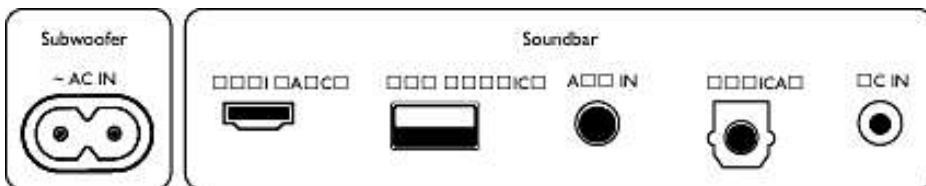

Supported Audio Formats

- Bluetooth: SBC
- HDMI ARC: LPCM 2ch
- Optical: LPCM 2ch

Outer Carton

- Length: 98.3 cm
- Number of consumer packagings: 2
- Width: 55.5 cm
- Gross weight: 13.44 kg
- Height: 24.6 cm
- GTIN: 1 48 95229 11084 4
- Nett weight: 7.96 kg
- Tare weight: 5.48 kg

Convenience

- Remote Control
- Night mode: No

Compatibility

- Smartphone/tablet APP control: No

Power

- Power LED indicator
- Subwoofer power consumption: 20 W
- Main unit power supply: 100-240V AC, 50/60 Hz
- Subwoofer power supply: 100-240V AC, 50/60 Hz
- Subwoofer standby power: < 2 W
- Main unit standby power: < 0.5 W
- Auto standby

Packaging dimensions

- Height: 21.7 cm
- Packaging type: Box
- Type of shelf placement: Laying
- Width: 96.2 cm
- Depth: 37.6 cm
- Number of products included: 1
- EAN: 48 95229 11084 7
- Gross weight: 5.97 kg
- Nett weight: 3.98 kg
- Tare weight: 1.99 kg

Accessories

- Included accessories: Power adapter, Power cord, Remote Control, 2 x AAA Batteries, Wall mount bracket, Quick start guide, Warranty Card

Design

- Color: Black
- Wall mountable

Dimensions

- Main Unit (W x H x D): 900 x 65.5 x 91 mm
- Main Unit Weight: 1.53 kg
- Subwoofer (W x H x D): 150 x 225 x 267 mm
- Subwoofer Weight: 2.1 kg

Video

- 3D pass-through: No

Issue date 2024-04-13

Version: 6.0.2

EAN: 48 95229 11084 7

© 2024 Koninklijke Philips N.V.
All Rights reserved.

Specifications are subject to change without notice.
Trademarks are the property of Koninklijke Philips N.V.
or their respective owners.

www.philips.com