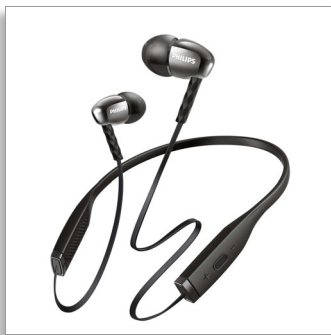

Philips
Bluetooth Headset

8mm drivers/closed-back
In-ear
Flat cable

SHB5950BK

Wireless freedom, big beats

Ultralight, stable and comfy neckband

Get freedom from wires with this neckband wireless headphones. Philips UpBeat Metalix Pro features quality drivers for big bass and oval tube inserts for comfort. A vacuum metalized housing adds professional elegance and sophistication.

Lasting comfort

- Oval tube insert provides ergonomic comfort fit
- Tangle-free flat cable for convenience on the go
- Shiny coating looks sleek and adds extra protective surface
- Supports Bluetooth version 4.1 + HSP/HFP/A2DP/AVRCP

Revel in quality sound

- Perfect in-ear seal blocks out external noise
- Powerful speakers reproduce clear sound with big bass

Enhanced durability

- Soft rubberized neckband for comfort and stability
- Wireless control for music enjoyment and calls

Oval tube

An oval sound tube insert provides ergonomic comfort to fit the true shape of the ear.

Rubberized neckband

A soft rubberized neckband design for ultimate convenience and stability.

Tangle-free flat cable