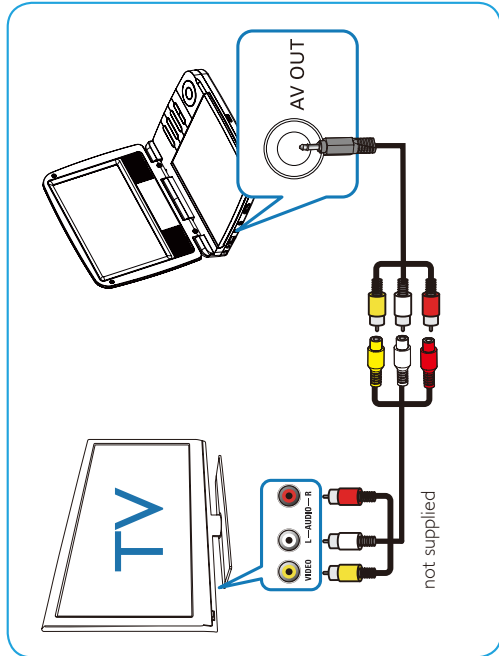

2

3

4

1

- This player plays/views DivX, VOB, MP3, or JPEG files that are stored on USB devices.

2

5

6