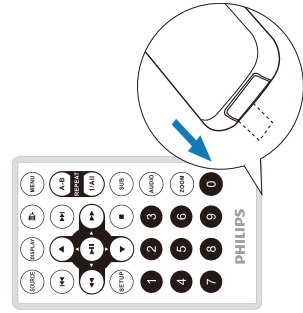

1

- Charging of the DVD player only possible in the power-off mode.

2

3

2

2

3

1

2

3

4

1

- This player plays/views DivX, VOB, MP3, or JPEG files that are stored on USB devices.

2

5

6