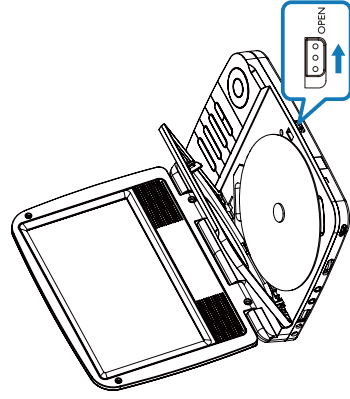

1

- Charging of the DVD player only possible in the power-off mode.

2

3

2

2

3

1

2

3

4

1

- This player plays/views DivX, VOB, MP3, or JPEG files that are stored on USB devices.

2

5

6