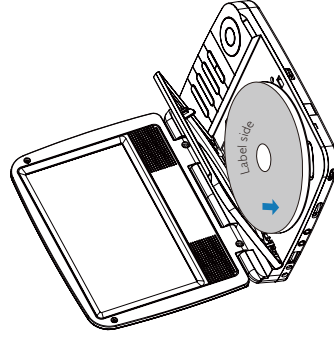

1

- Charging of the DVD player only possible in the power-off mode.

2

3

2

2

3

1

2

3

4

1

- This player plays/views DivX, VOB, MP3, or JPEG files that are stored on USB devices.

2

5

6