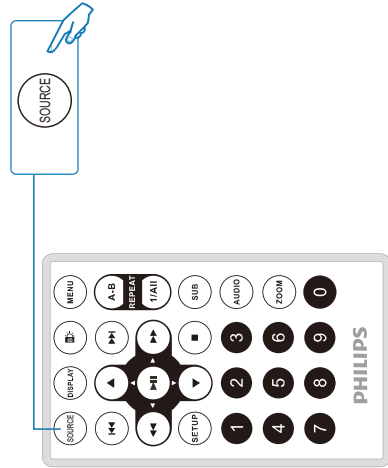

2

3

4

1

- This player plays/views DivX, VOB, MP3, or JPEG files that are stored on USB devices.

2

5

6