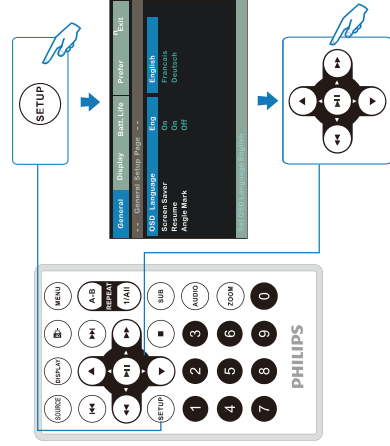

1

- Charging of the DVD player only possible in the power-off mode.

2

3

2

2

3

1