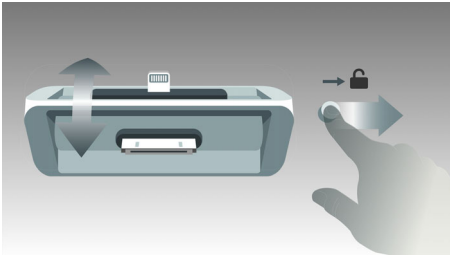

Highlights

DualDock to charge & play

The innovative Philips DualDock with Lightning and 30-pin connector can charge and play any Apple device. Created to meld sleek styling with effortless functionality, you can switch between either connector in a flash. Enjoy your favorite tunes no matter what Apple device you want to use.