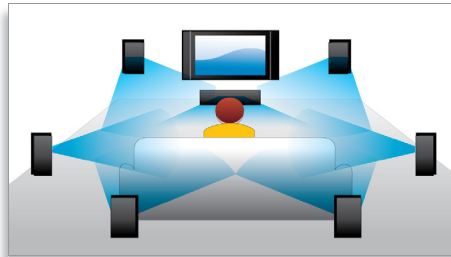

Dolby TrueHD

Dolby TrueHD deliver the finest sound from your Blu-ray Discs. Audio reproduced is virtually indistinguishable from the studio master, so you hear what the creators intended for you to hear. Dolby TrueHD complete your high definition entertainment experience.

Dolby Digital DTS2.0

Dolby Digital DTS2.0 for ultimate movie experience