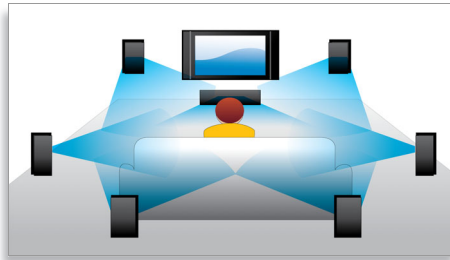

Dolby TrueHD

Dolby TrueHD delivers 7.1 channels of the finest sound from your Blu-ray Discs. Audio reproduced is virtually indistinguishable from the studio master, so you hear what the creators intended for you to hear. Dolby TrueHD completes your high definition entertainment experience.