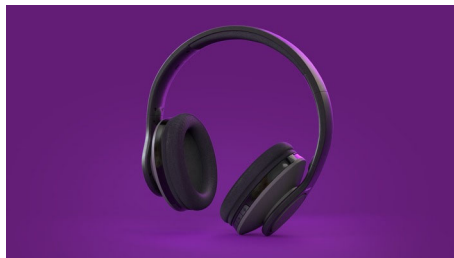

## Always clear sound

Perfectly tuned 40 mm drivers give clear, sparkling sound with great bass — perfect for everything you love to watch. The full-size ear cups have an over-ear fit for great passive noise isolation. You won't miss a line of dialogue and you won't disturb others.

## Lightweight and comfortable

The lightweight design is super comfortable—ideal if you're bingeing a late-night series and don't want to upset the neighbours! The headband and soft, cushioned ear cups are adjustable, making it easy to find your best fit.