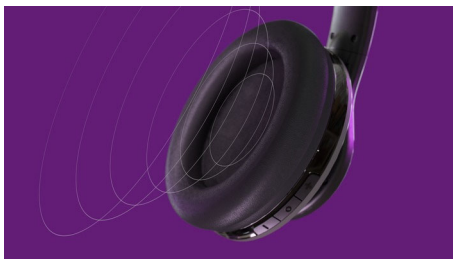

## Always clear sound

Perfectly tuned 40 mm drivers give clear, sparkling sound with great bass — perfect for everything you love to watch. The full-size ear cups have an over-ear fit for great passive noise isolation. You won't miss a line of dialogue and you won't disturb others.

## Lightweight and comfortable

The lightweight design is super comfortable—ideal if you're bingeing a late-night series and don't want to upset the neighbours! The headband and soft, cushioned ear cups are adjustable, making it easy to find your best fit.