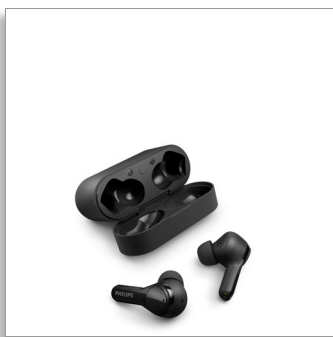

### Rich sound

Clear call quality  
IPX5 water resistant  
Up to 26 hours play time

TAT3217BK

## Rich sound wherever you go

Experience rich sound for your music and crystal clear call clarity with these True wireless headphones. Comfortable, reliable and with a charging case that slips in your pocket! IPX5 splash and sweat resistant and with 26 hours play time.