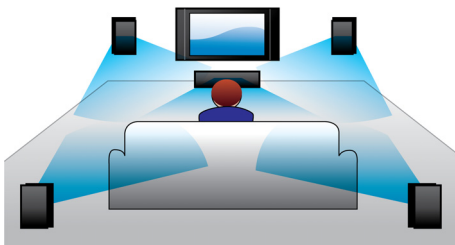

Dolby TrueHD and DTS-HD

Dolby TrueHD and DTS-HD Master Audio Essential deliver the finest sound from your Blu-ray Discs. Audio reproduced is virtually indistinguishable from the studio master, so

you hear what the creators intended for you to hear. Dolby TrueHD and DTS-HD Master Audio Essential complete your high definition entertainment experience.