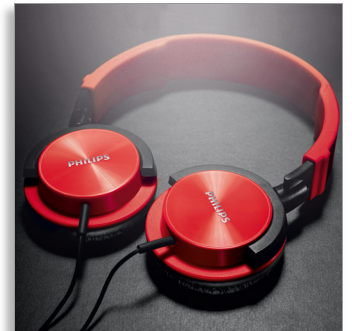

Philips
Headband headphones

DJ monitor style
Red

SHL3000RD

Powerful sound

with DJ monitoring style

It provides you powerful sound and bass. Thanks to the 1000mW power handling capacity and 32mm neodymium drivers. Designed together with the rotational soft cushioned earshells, you will get a perfect listening experience on the go.

Perfect listening experience

- Closed type acoustic provide good sound isolation
- 32mm speaker driver delivers powerful and dynamic sound

Convenience

- A 1.2m long cable that is ideal for outdoor use
- Flat foldable for you easy to carry on the go

Comfortable for long use

- Adjustable earshells and headband fits the shape of any head
- Soft ear cushions for comfortable, long listening sessions

PHILIPS

Headband headphones
DJ monitor style Red

Specifications

32mm speaker driver delivers powerful and dynamic sound

Adjustable earshells headband

Adjustable earshells and headband fits the shape of any head

Soft ear cushions for comfort

Soft ear cushions for comfortable, long listening sessions