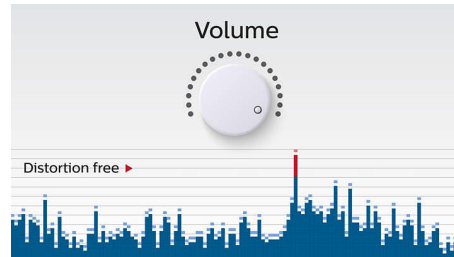

Anti-clipping function

Anti-Clipping lets you play music louder and keeps the quality high, even when the battery is low. It accepts input signals from 300 mV to 1000 mV and keeps your speakers safe from damage by distortion. This speaker handles anti-clipping through a dedicated audio limiter IC. This monitors the musical signal as it goes through the amplifier and keeps peaks within the amp's range, preventing the audio distortion caused by clipping without affecting loudness. A speaker's ability to reproduce musical peaks decreases along with battery power, but anti-clipping reduces peaks caused by low battery.