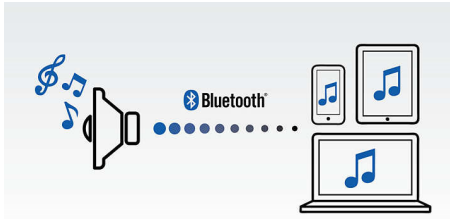

Simplicity in use

- Built-in microphone for hands-free phone calls
- Audio-in for easy connection to almost any electronic device
- Wireless music streaming via Bluetooth
- Swap music instantly between 2 devices with MULTIPAIR

Impressive sound

- Anti-clipping function for loud, distortion-free music
- Advanced audio performance with a slim design

Designed for grab and go

- Built-in rechargeable battery for music playback anywhere

PHILIPS

wireless portable speaker
Bluetooth® with MULTIPAIR, Rechargeable battery, White

BT2600W/00

Highlights

Wireless music streaming

Bluetooth is a short range wireless communication technology that is both robust and energy-efficient. The technology allows easy wireless connection to iPod/iPhone/iPad or other Bluetooth devices, such as smartphones, tablets or even laptops. So you can enjoy your favourite music and sound from videos or games wirelessly.

Swap music between 2 devices

Pair with 2 smart devices simultaneously so you can stream music from whichever device you want, without the hassle of un-pairing and re-pairing. To play a song on a different device, pause the song on the original device first and then play the new song on a different device to take over. It's perfect for sharing music with friends, at parties, or just playing different songs stored on different devices. Let friends and family pair at the same time, so you can swap between each other's music easily.