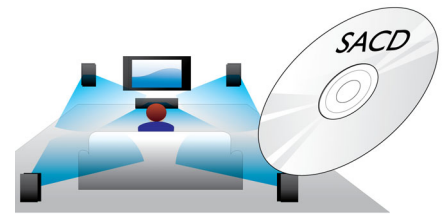

Multi-channel SACD

Multi-channel SACD prepared. This new generation music format gives you Ultra high quality music reproduction, 5.1 multi-channel surround sound and full backward and forward compatibility with CD.