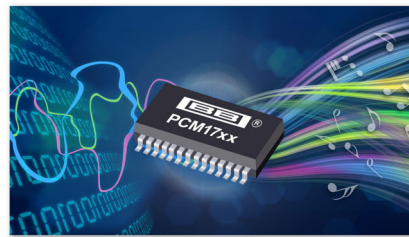

Philips Fidelio
Blu-ray Disc player

Qdeo

4K Ultra HD Upscaling
TI Burr-Brown DACs
Miracast™

BDP9700

Truly cinematic picture and sound with Qdeo Ultra HD video processing

Seriously indulge in pure and total audio-visual entertainment that rivals reality in spectacular 3D. Experience vivid and crystal clear images matched with detailed quality sound from this stunning Philips Blu-ray DVD player BDP9700.

Blu-ray 3D Disc playback

Full HD 3D provides the illusion of depth for a heightened, realistic cinema viewing

experience at home. Separate images for the left and right eyes are recorded in 1920 x 1080 full HD quality and alternately played on screen at a high speed. By watching these images through special glasses that are timed to open and close the left and right lenses in synchronization with the alternating images, the full-HD 3D viewing experience is created.

TI Burr-Brown DACs

TI Burr-Brown is a well-known brand synonymous with high performance and quality, and it specializes in producing audiophile-quality Hi-Fi components, like Digital to Analog Converters (DACs). Philips trusts and chooses TI Burr-Brown DACs, which convert digital audio signals into analog audio signals using 192KHz sampling rate with 24-bit resolution. Hence, more information is captured from the original analog sound wave form, resulting in much richer sound performance.

Toroidal power supply

The toroidal power supply is a ring-shaped core power transformer. Using a separate toroidal transformer and a linear power supply to make sure there is a stable and noiseless power source dedicated to analog audio signals. This design can avoid any digital noise coupling comparing to the usual design that has both the digital video and analog audio signal sharing the same power supply. The result is a clean sound with little noise.