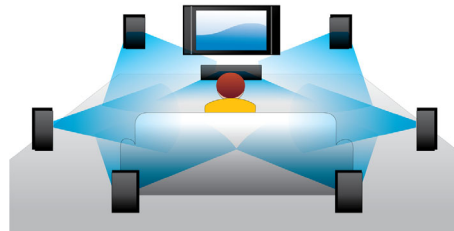

Dolby TrueHD

Dolby TrueHD deliver the finest sound from your Blu-ray Discs. Audio reproduced is virtually indistinguishable from the studio master, so you hear what the creators intended for you to hear. Dolby TrueHD complete your high definition entertainment experience.