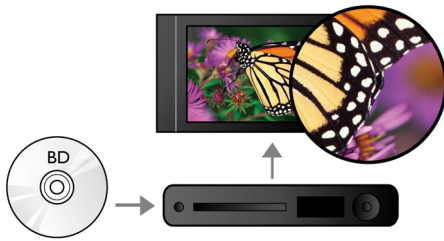

PHILIPS

Highlights

Blu-ray Disc playback

Blu-ray Discs have the capacity to carry high definition data, along with pictures in the 1920 x 1080 resolution that defines full high definition images. Scenes come to life as details leap at you, movements smoothen and images turn crystal clear. Blu-ray also delivers uncompressed surround sound - so your audio experience becomes unbelievably real. The high storage capacity of Blu-ray Discs also allow a host of interactive possibilities to be built in. Seamless navigation during playback and other exciting features like pop-up menus bring a whole new dimension to home entertainment.