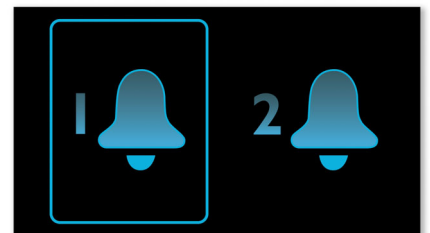

Dual alarm

The Philips audio system comes with two alarm times. Set one alarm time to wake you up and the other time to wake up your partner.