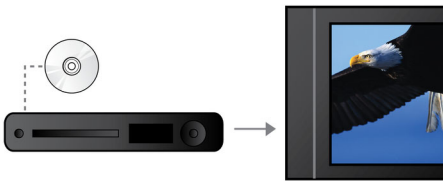

Plays it all

Play virtually any disc you want - whether they be CDs, (S)VCDs, DVDs, DVD+R, DVD-R,

DVD+RW or DVD-RW. Experience unbeatable flexibility and the convenience of playing all your discs on one device.