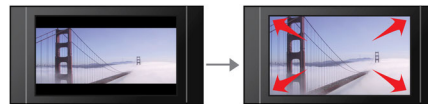

Bring audio and video to life

- 12-bit/108MHz video processing for sharp and natural images
- Screen Fit for optimal viewing every time
- Smart Picture provides personalized image settings

Play all your movies and music

- Plays CD, (S)VCD, DVD, DVD+R/RW, DVD-R/RW

Connect and enjoy multiple sources

- USB Media Link for media playback from USB flash drives

PHILIPS

Highlights

12-bit/108MHz video processing

12-bit Video DAC is a superior Digital-to-Analogue-Converter that preserves every detail of the authentic picture quality. It shows subtle shades and smoother graduation of colors, resulting in a more vibrant and natural picture. The limitation of the usual 10bit DAC become in particular apparent while using large screens and projectors.

Screen Fit

Whatever you're watching, and on any TV, Screen Fit ensures that the picture fills the whole screen. Annoying black bars on the top and bottom are eliminated, without any tedious manual adjustments to make. Simply press the Screen Fit button, choose the format and enjoy your movie in full-screen