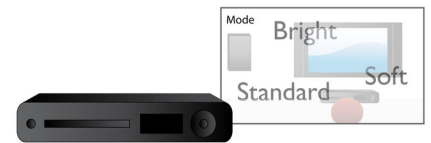

Smart Picture

Smart Picture provides the optimum picture settings for color, brightness, saturation, contrast, sharpness, and so on, to enhance your overall viewing experience at all times.