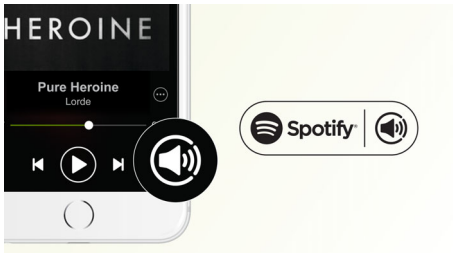

### Just hit 'PLAY' button

- One-press 'Play' for the last heard Spotify track
- Flip from room (speaker A) to room (speaker B)
- Press 'Play' for 'Music Follows Me'

### Natural clear sound

- Natural clear sound with 2 audiophile-grade drivers

# PHILIPS

Spotify multiroom speaker  
Spotify Connect Multiroom, Just hit "PLAY"

## Spotify as a remote

Using Spotify Connect you can easily browse, explore, and play music from any room in the house using your smart device as a remote. With a direct Spotify connection, you can play music straight from the cloud so your smart device can be used for calls, videos or even go out of range without interrupting your music. This is also more battery friendly, since energy used for music is minimized. All the same great Spotify features are there, from its ready-made lists to its high sampling rates. Everything you need to discover new music and hear it at its best.