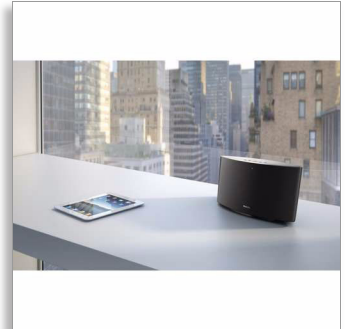

Philips
Spotify multiroom speaker

Spotify Connect
Multiroom
Just hit "PLAY"