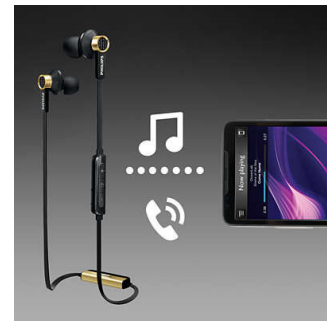

MusicChain™

With MusicChain™, you can easily share the tracks you are playing with a friend. Using Bluetooth® technology, a simple click on the MusicChain™ button on your headphones will pair them with other MusicChain™-enabled headphones.

Tangle-free flat cable

Anti-slip flat cable ensures that your cord always stays tangle free.

Wireless music and calls

Pair your smart device with your headphones using Bluetooth and enjoy the freedom of crystal clear music and phone calls – without the hassle of cables. Change tracks and answer calls with the easy to use remote control.