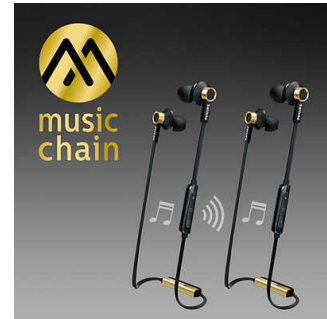

Choice of 3 pairs of ear caps

Ear caps come in a choice of 3 sizes – small, medium and large – for a personalized and perfect fit.

Easy NFC pairing

Easy NFC pairing lets you connect your Bluetooth® headphones with any Bluetooth-enabled device – with just a single touch.

MusicChain™

With MusicChain™, you can easily share the tracks you are playing with a friend. Using Bluetooth® technology, a simple click on the MusicChain™ button on your headphones will pair them with other MusicChain™-enabled headphones.

Tangle-free flat cable

Anti-slip flat cable ensures that your cord always stays tangle free.

Wireless music and calls

Pair your smart device with your headphones using Bluetooth and enjoy the freedom of crystal clear music and phone calls – without the hassle of cables. Change tracks and answer calls with the easy to use remote control.