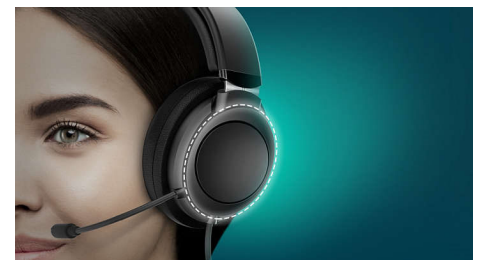

Great sound isolation from the

Great sound isolation from the closed-back design

Powerful 32 mm neodymium drive

Powerful 32 mm neodymium drivers

Smart pairing.

One long press of the multi-function button gets these wireless Bluetooth headphones ready to pair. Once they're paired, the headphones remember the last device they were paired with.

Soft ear cups

Soft ear cups that can be angled for maximum comfort

Compact Foldable

Real compact foldable which is excellent for travel and let you take your music anywhere.