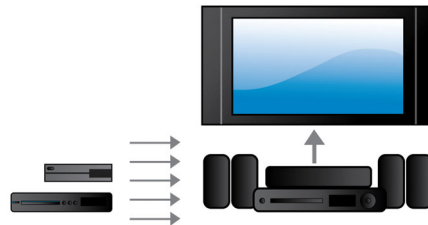

800W RMS power

800W RMS power delivers great sound for movies and music

Full HD 3D Blu-ray

Be enthralled by 3D movies in your own living room on a Full HD 3D TV. Active 3D uses the latest generation of fast switching displays for real life depth and realism in full 1080x1920 HD resolution. By watching these images through special glasses with right and left lenses that are timed to open and close in synchrony with alternating images, the full HD 3D viewing experience is created in your home cinema. Premium 3D movie releases on Blu-ray offer a wide, high quality selection of content. Blu-ray also delivers uncompressed surround sound for an unbelievably real audio experience.

HDMI Hub

HDMI Hub provides additional HDMI ports to allow you to connect other devices such as your game console or HD set-top box to your home theater conveniently. By connecting your devices through the HDMI Hub, you can enjoy high-definition sound and picture for all your entertainment.