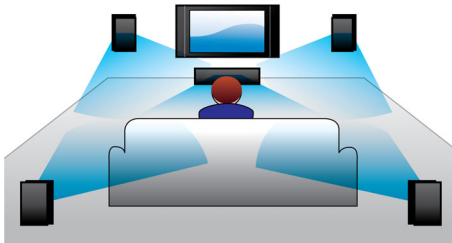

Dolby TrueHD and DTS-HD

Dolby TrueHD and DTS-HD Master Audio Essential deliver the finest sound from your Blu-ray Discs. Audio reproduced is virtually indistinguishable from the studio master, so you hear what the creators intended for you to hear. Dolby TrueHD and DTS-HD Master Audio Essential complete your high definition entertainment experience.