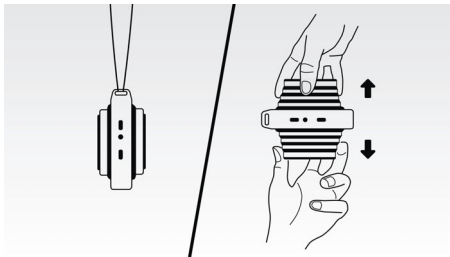

PHILIPS

Wireless portable speaker
Bluetooth Rechargeable battery, 2W

Highlights

Wireless music streaming

Bluetooth is a short range wireless communication technology that is both robust and energy-efficient. The technology allows easy wireless connection to iPod/iPhone/iPad or other Bluetooth devices, such as smartphones, tablets or even laptops. So you can enjoy your favorite music, sound from video or game wireless on this speaker easily.

Pull out the speaker

This expandable speaker can be shrunk down for music on the go or opened up for better quality sound, simply grab it at the top and bottom and pull.

Anti-clipping function

Anti-Clipping lets you play music louder and keeps it high quality, even when the battery is low. It accepts a range of input signals, from 300mV to 1000mV and keeps your speakers safe from damage by distortion. This built-in function monitors the musical signal as it goes through the amplifier and keeps peaks within the amplifier's range, preventing the audio distortion caused by clipping without affecting loudness. A