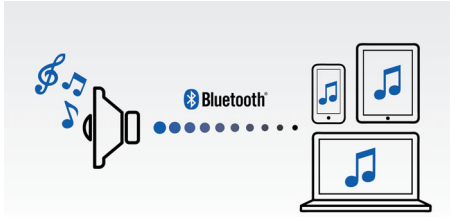

Impressive sound

- Advanced audio performance with a slim design
- Pull out the speaker for better quality sound
- Anti-clipping function for loud, distortion free music

Simplicity in use

- Wireless music streaming via Bluetooth
- Audio-in for easy connection to almost any electronic device

Designed for grab and go

- Built-in rechargeable battery for music playback anywhere
- Up to 12 hours music playtime
- Carry it anywhere with the by-packed finely knitted strip

Go green with me

- Certified Green Product: Strong commitment to sustainability

PHILIPS

Wireless portable speaker
Bluetooth Rechargeable battery, 2W

Highlights

Wireless music streaming

Bluetooth is a short range wireless communication technology that is both robust and energy-efficient. The technology allows easy wireless connection to iPod/iPhone/iPad or other Bluetooth devices, such as smartphones, tablets or even laptops. So you can enjoy your favorite music, sound from video or game wireless on this speaker easily.

Pull out the speaker

This expandable speaker can be shrunk down for music on the go or opened up for better quality sound, simply grab it at the top and bottom and pull.

Anti-clipping function

Anti-Clipping lets you play music louder and keeps it high quality, even when the battery is low. It accepts a range of input signals, from 300mV to 1000mV and keeps your speakers safe from damage by distortion. This built-in function monitors the musical signal as it goes through the amplifier and keeps peaks within the amplifier's range, preventing the audio distortion caused by clipping without affecting loudness. A