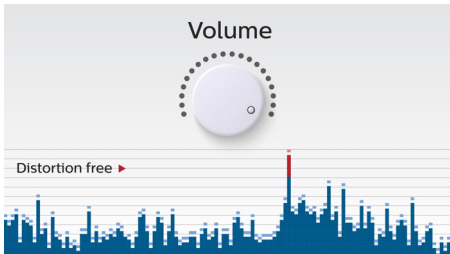

Pull out the speaker

This expandable speaker can be shrunk down for music on the go or opened up for better quality sound, simply grab it at the top and bottom and pull.

Anti-clipping function

Anti-Clipping lets you play music louder and keeps it high quality, even when the battery is low. It accepts a range of input signals, from 300mV to 1000mV and keeps your speakers safe from damage by distortion. This built-in function monitors the musical signal as it goes through the amplifier and keeps peaks within the amplifier's range, preventing the audio distortion caused by clipping without affecting loudness. A